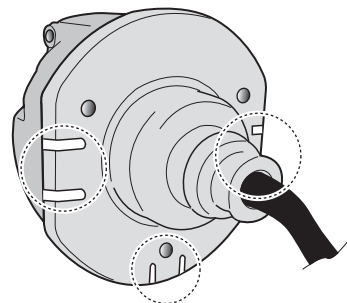

! INFO !

Do not charge the battery of the towing vehicle and/or towed vehicle directly via the socket.

User guide

SPARE PARTS

www.ecs-electronicsuk.co.uk

Partnr.: TO-137-BEU

User Guide

Toyota Hilux 692 Pick-up 2005-

SOCKET CONNECTION

DIN/ISO 1724			1-7					
	1/L	2	3/31	4/R	5/58-R	6/54	7/58-L	8
Pmax	21W	2x21W		21W	52W	3x21W	52W	
Colour	Yellow	Blue	White	Green	Brown	Red	Black	Grey

In a coupled trailer with working fog lamp, the fog lamp of the vehicle will be switched off, if applicable.