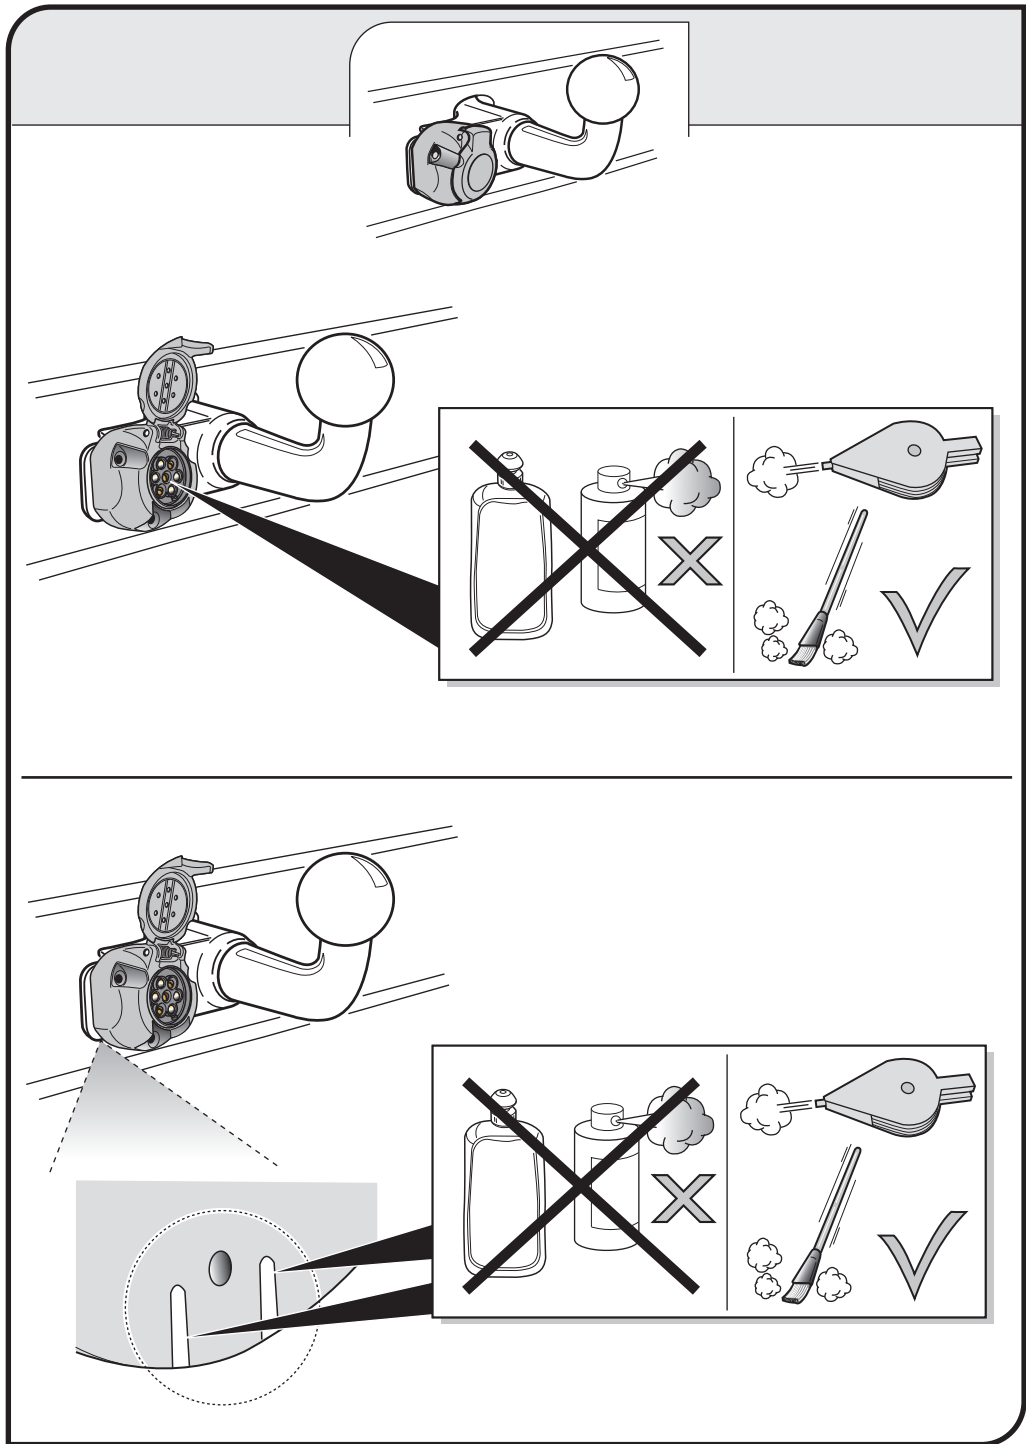

! INFO !

Do not charge the battery of the towing vehicle and/or towed vehicle directly via the socket.

User guide

SPARE PARTS

www.ecs-electronicsuk.co.uk

Partnr.: TO-137-BEU

User Guide

Toyota Hilux 692 Pick-up 2005-

SOCKET CONNECTION

DIN/ISO 1724			1-7					
	1/L	2	3/31	4/R	5/58-R	6/54	7/58-L	8
Pmax	21W	2x21W		21W	52W	3x21W	52W	
Colour	Yellow	Blue	White	Green	Brown	Red	Black	Grey

In a coupled trailer with working fog lamp, the fog lamp of the vehicle will be switched off, if applicable.