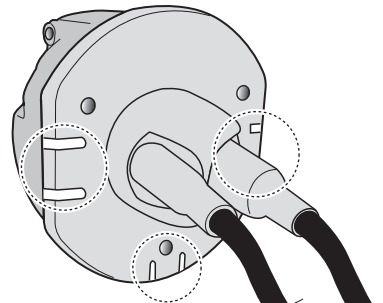

! INFO !

Do not charge the battery of the towing vehicle and/or towed vehicle directly via the socket.

User guide

SPARE PARTS

www.ecs-electronicsuk.co.uk

Partnr.: TO-137-BEU

User Guide

Toyota Hilux 692 Pick-up 2005-

SOCKET CONNECTION

DIN/ISO 1724			1-7					
	1/L	2	3/31	4/R	5/58-R	6/54	7/58-L	8
Pmax	21W	2x21W		21W	52W	3x21W	52W	
Colour	Yellow	Blue	White	Green	Brown	Red	Black	Grey

In a coupled trailer with working fog lamp, the fog lamp of the vehicle will be switched off, if applicable.